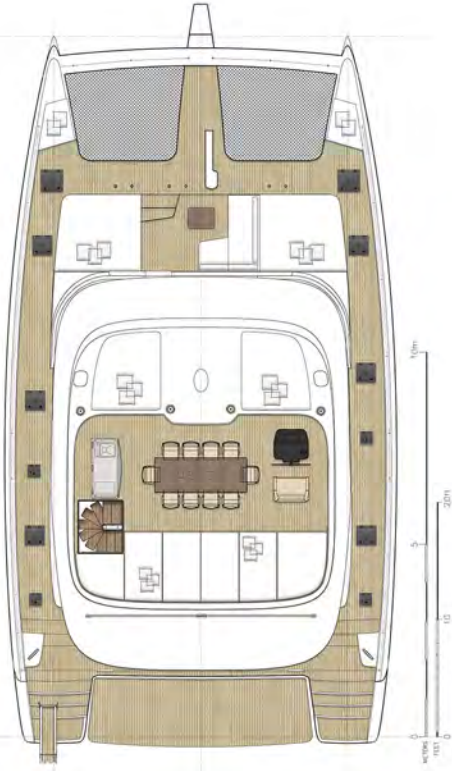

flybridge

main deck

hulls