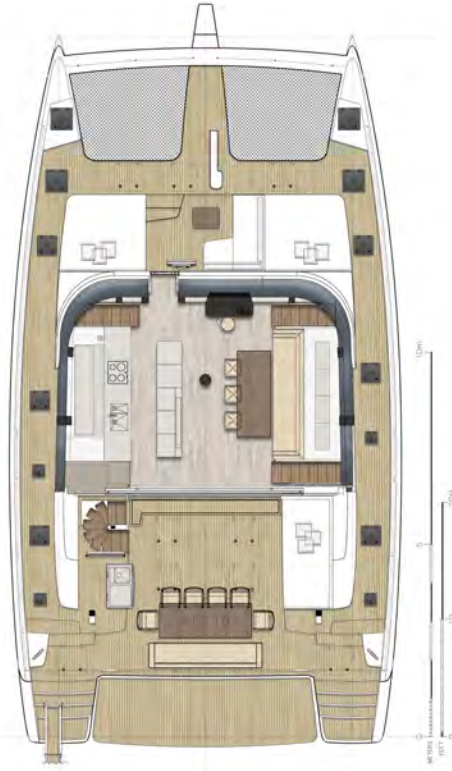

flybridge

main deck

hulls