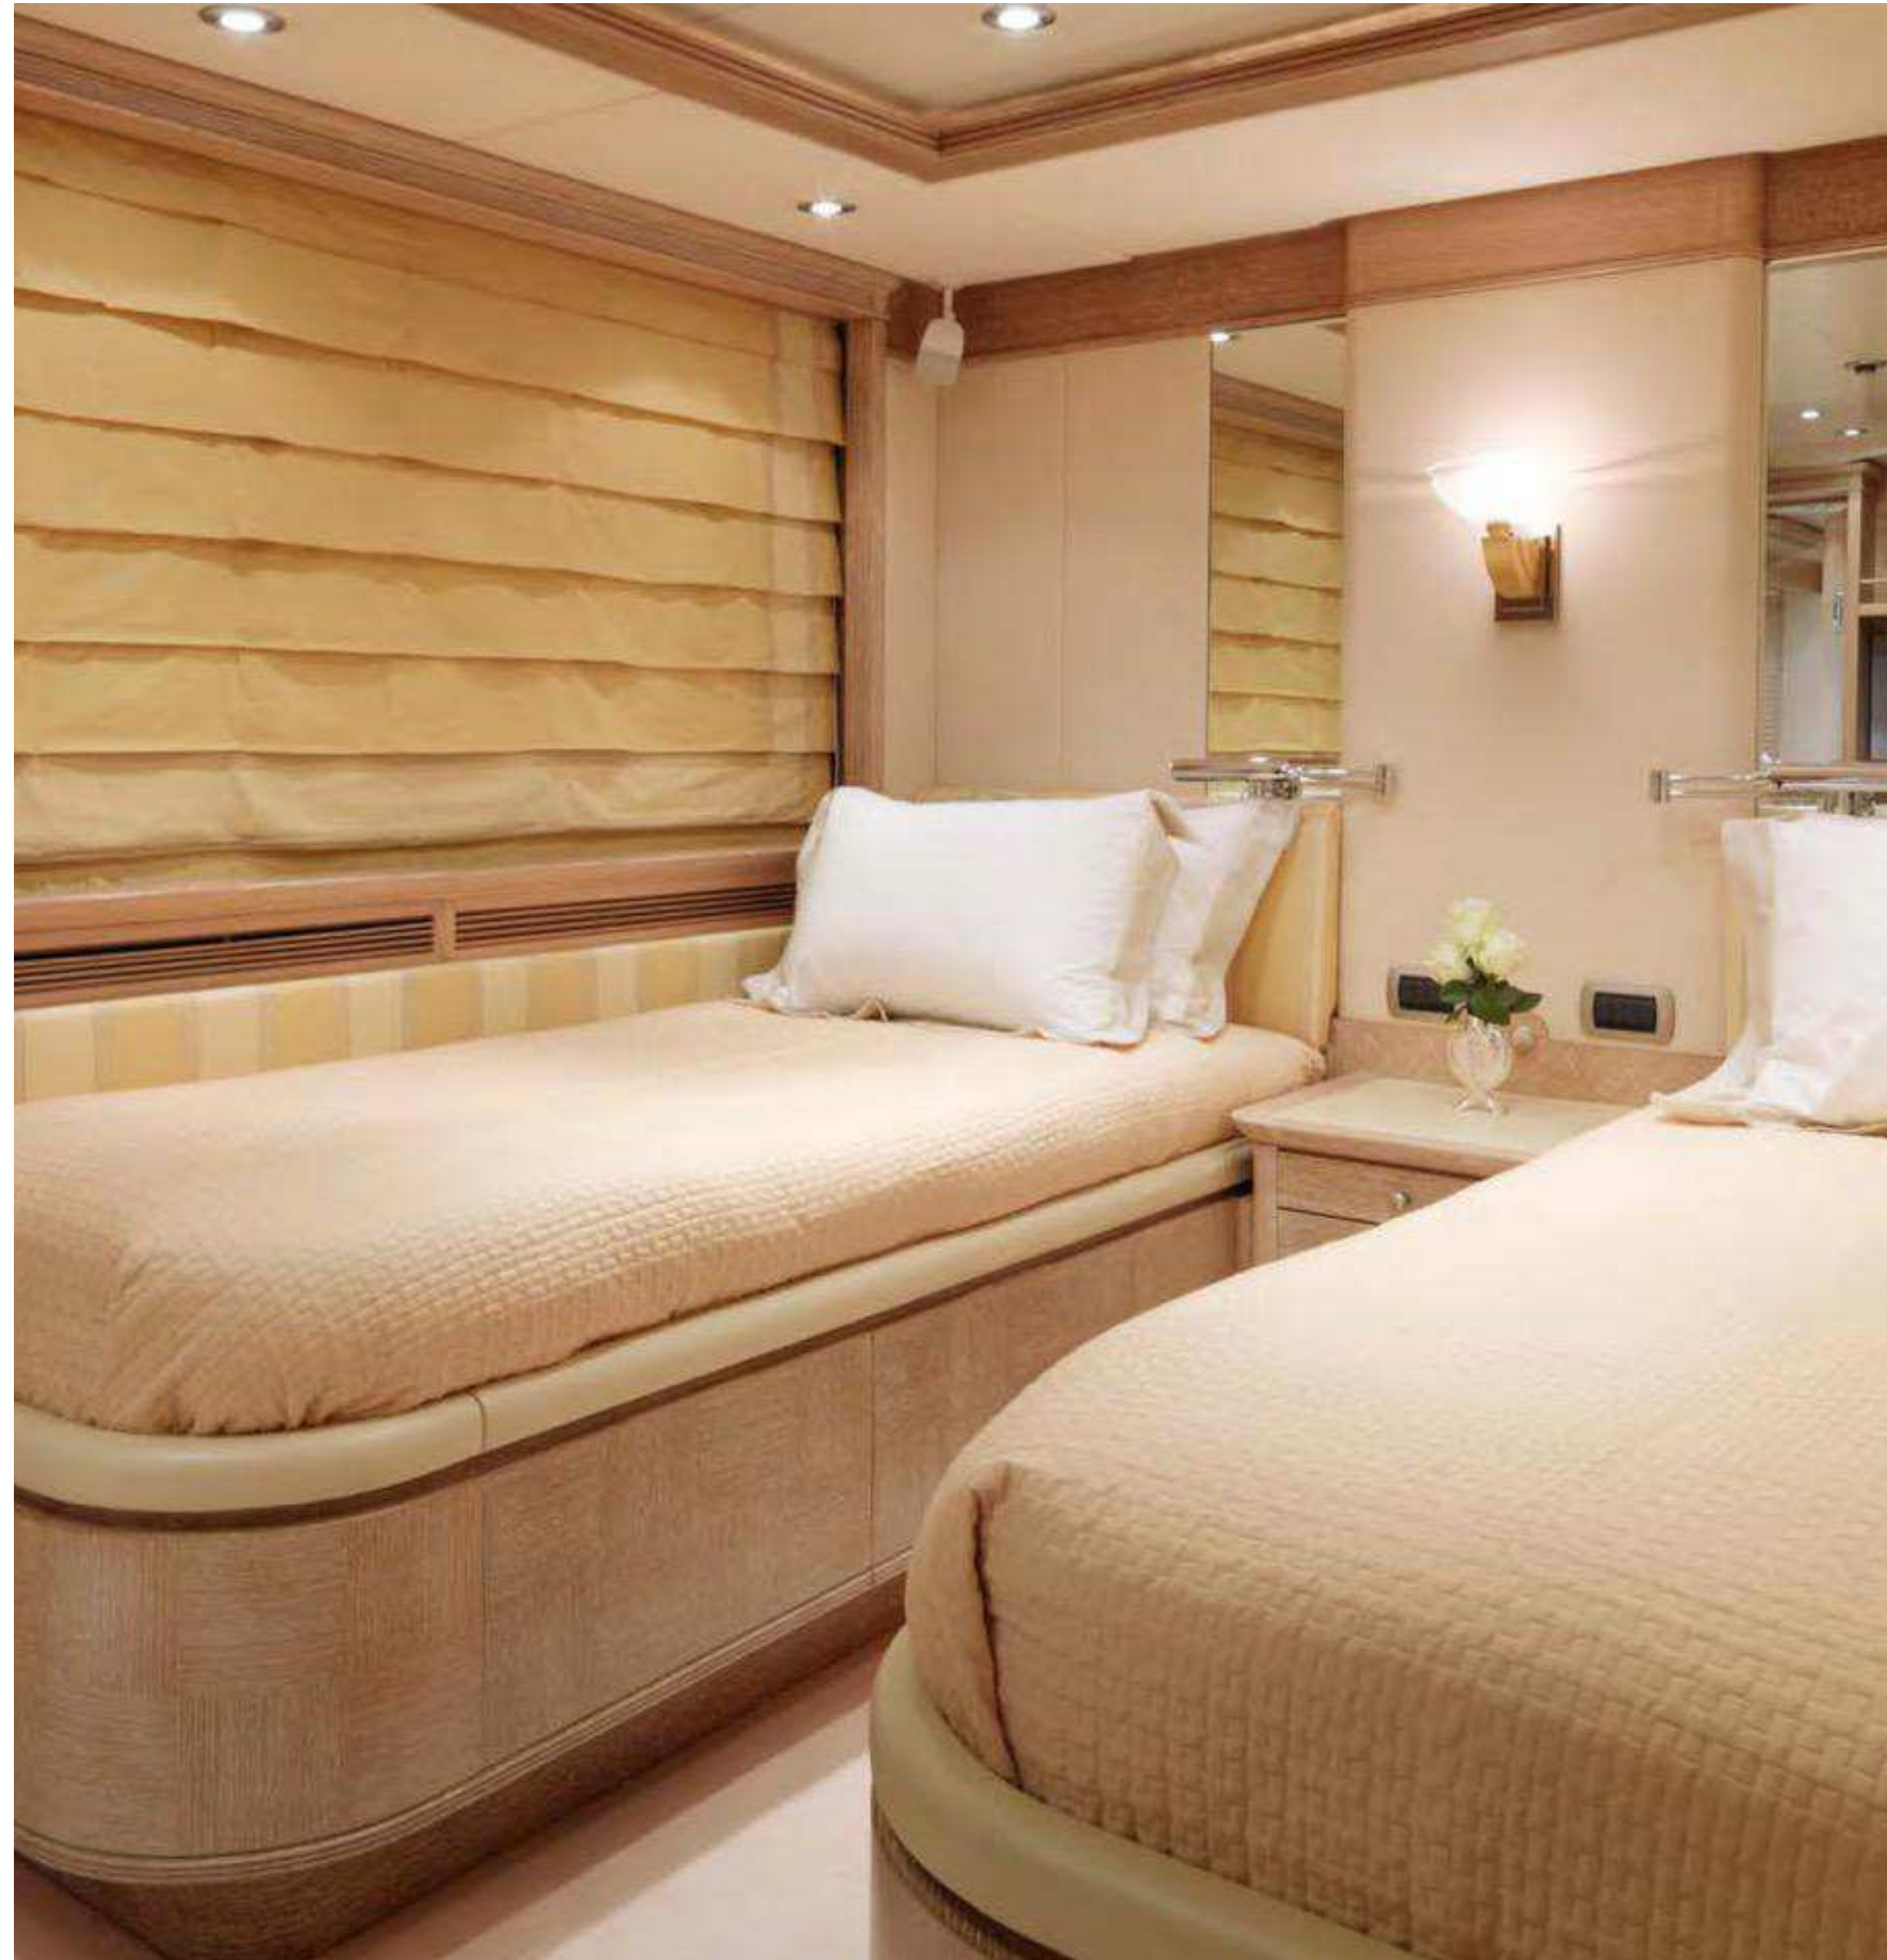

BALAJU

INTERMARINE 146' (44.5m)

BALAJU

BALAJU

MASTER OFFICE AND BATHROOM

BALAJU

SUN DECK

BALAJU

AERIAL

BALAJU

SPECIFICATIONS

Key Features

- Upgraded Electronics Package Throughout
- Brand New Flat Screen Tv's
- Great Outdoor Spaces
- On Deck Master Suite with Private Office, King Bed, Ensuite Bathroom and Large Walk-In Closet
- 5 Stateroom Layout Great for Charters
- Caterpillar Engines
- GRP Construction
- Spacious Entertaining Areas with Excellent Exterior Entertaining Decks

Length

44.5m (146' ft)

Build

2002 Intermarine Italy

Cruising Speed

About 12 knots

Crew

Captain plus 8 Crew

Guests & Accommodation

10 Guests (3 double, 2 twin)

Accommodation with One King Master Suite on Main Deck and Lower Deck has Two Double Cabins and Two Twin Cabins. All with ensuite facilities.