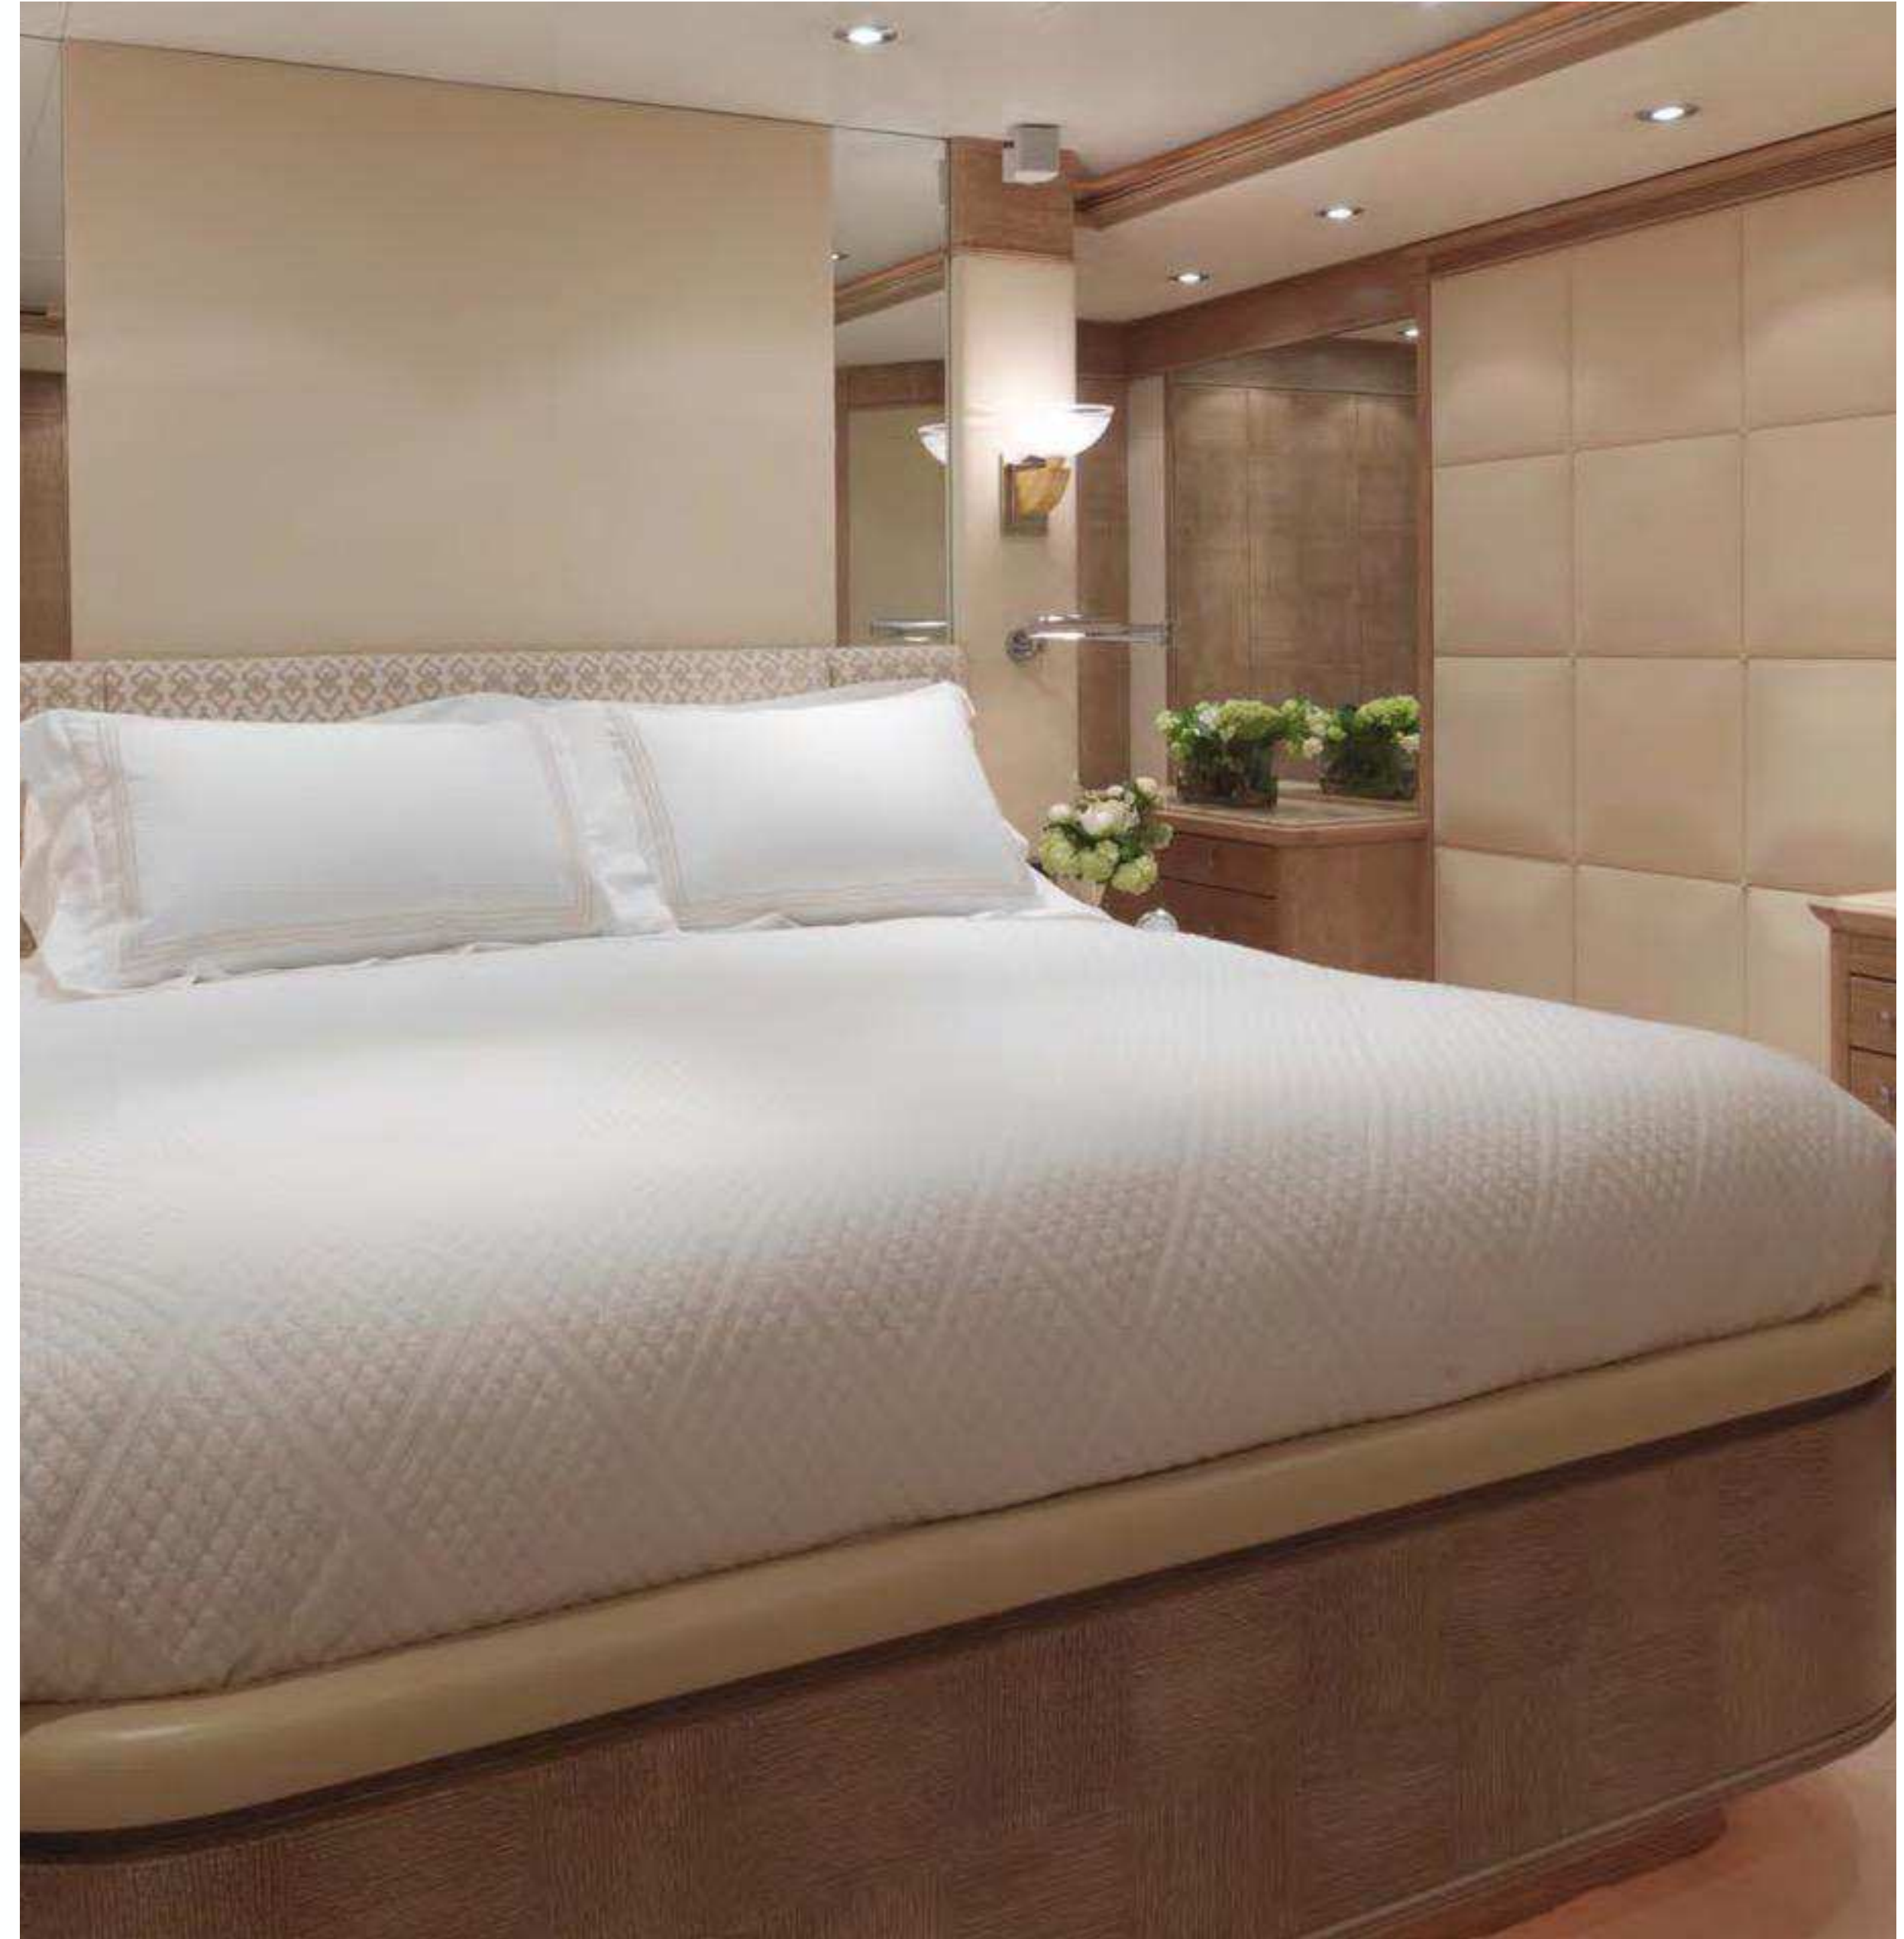

BALAJU

INTERMARINE 146' (44.5m)

BALAJU

BALAJU

MASTER OFFICE AND BATHROOM

BALAJU

SUN DECK

BALAJU

AERIAL

BALAJU

SPECIFICATIONS

Key Features

- Upgraded Electronics Package Throughout
- Brand New Flat Screen Tv's
- Great Outdoor Spaces
- On Deck Master Suite with Private Office, King Bed, Ensuite Bathroom and Large Walk-In Closet
- 5 Stateroom Layout Great for Charters
- Caterpillar Engines
- GRP Construction
- Spacious Entertaining Areas with Excellent Exterior Entertaining Decks