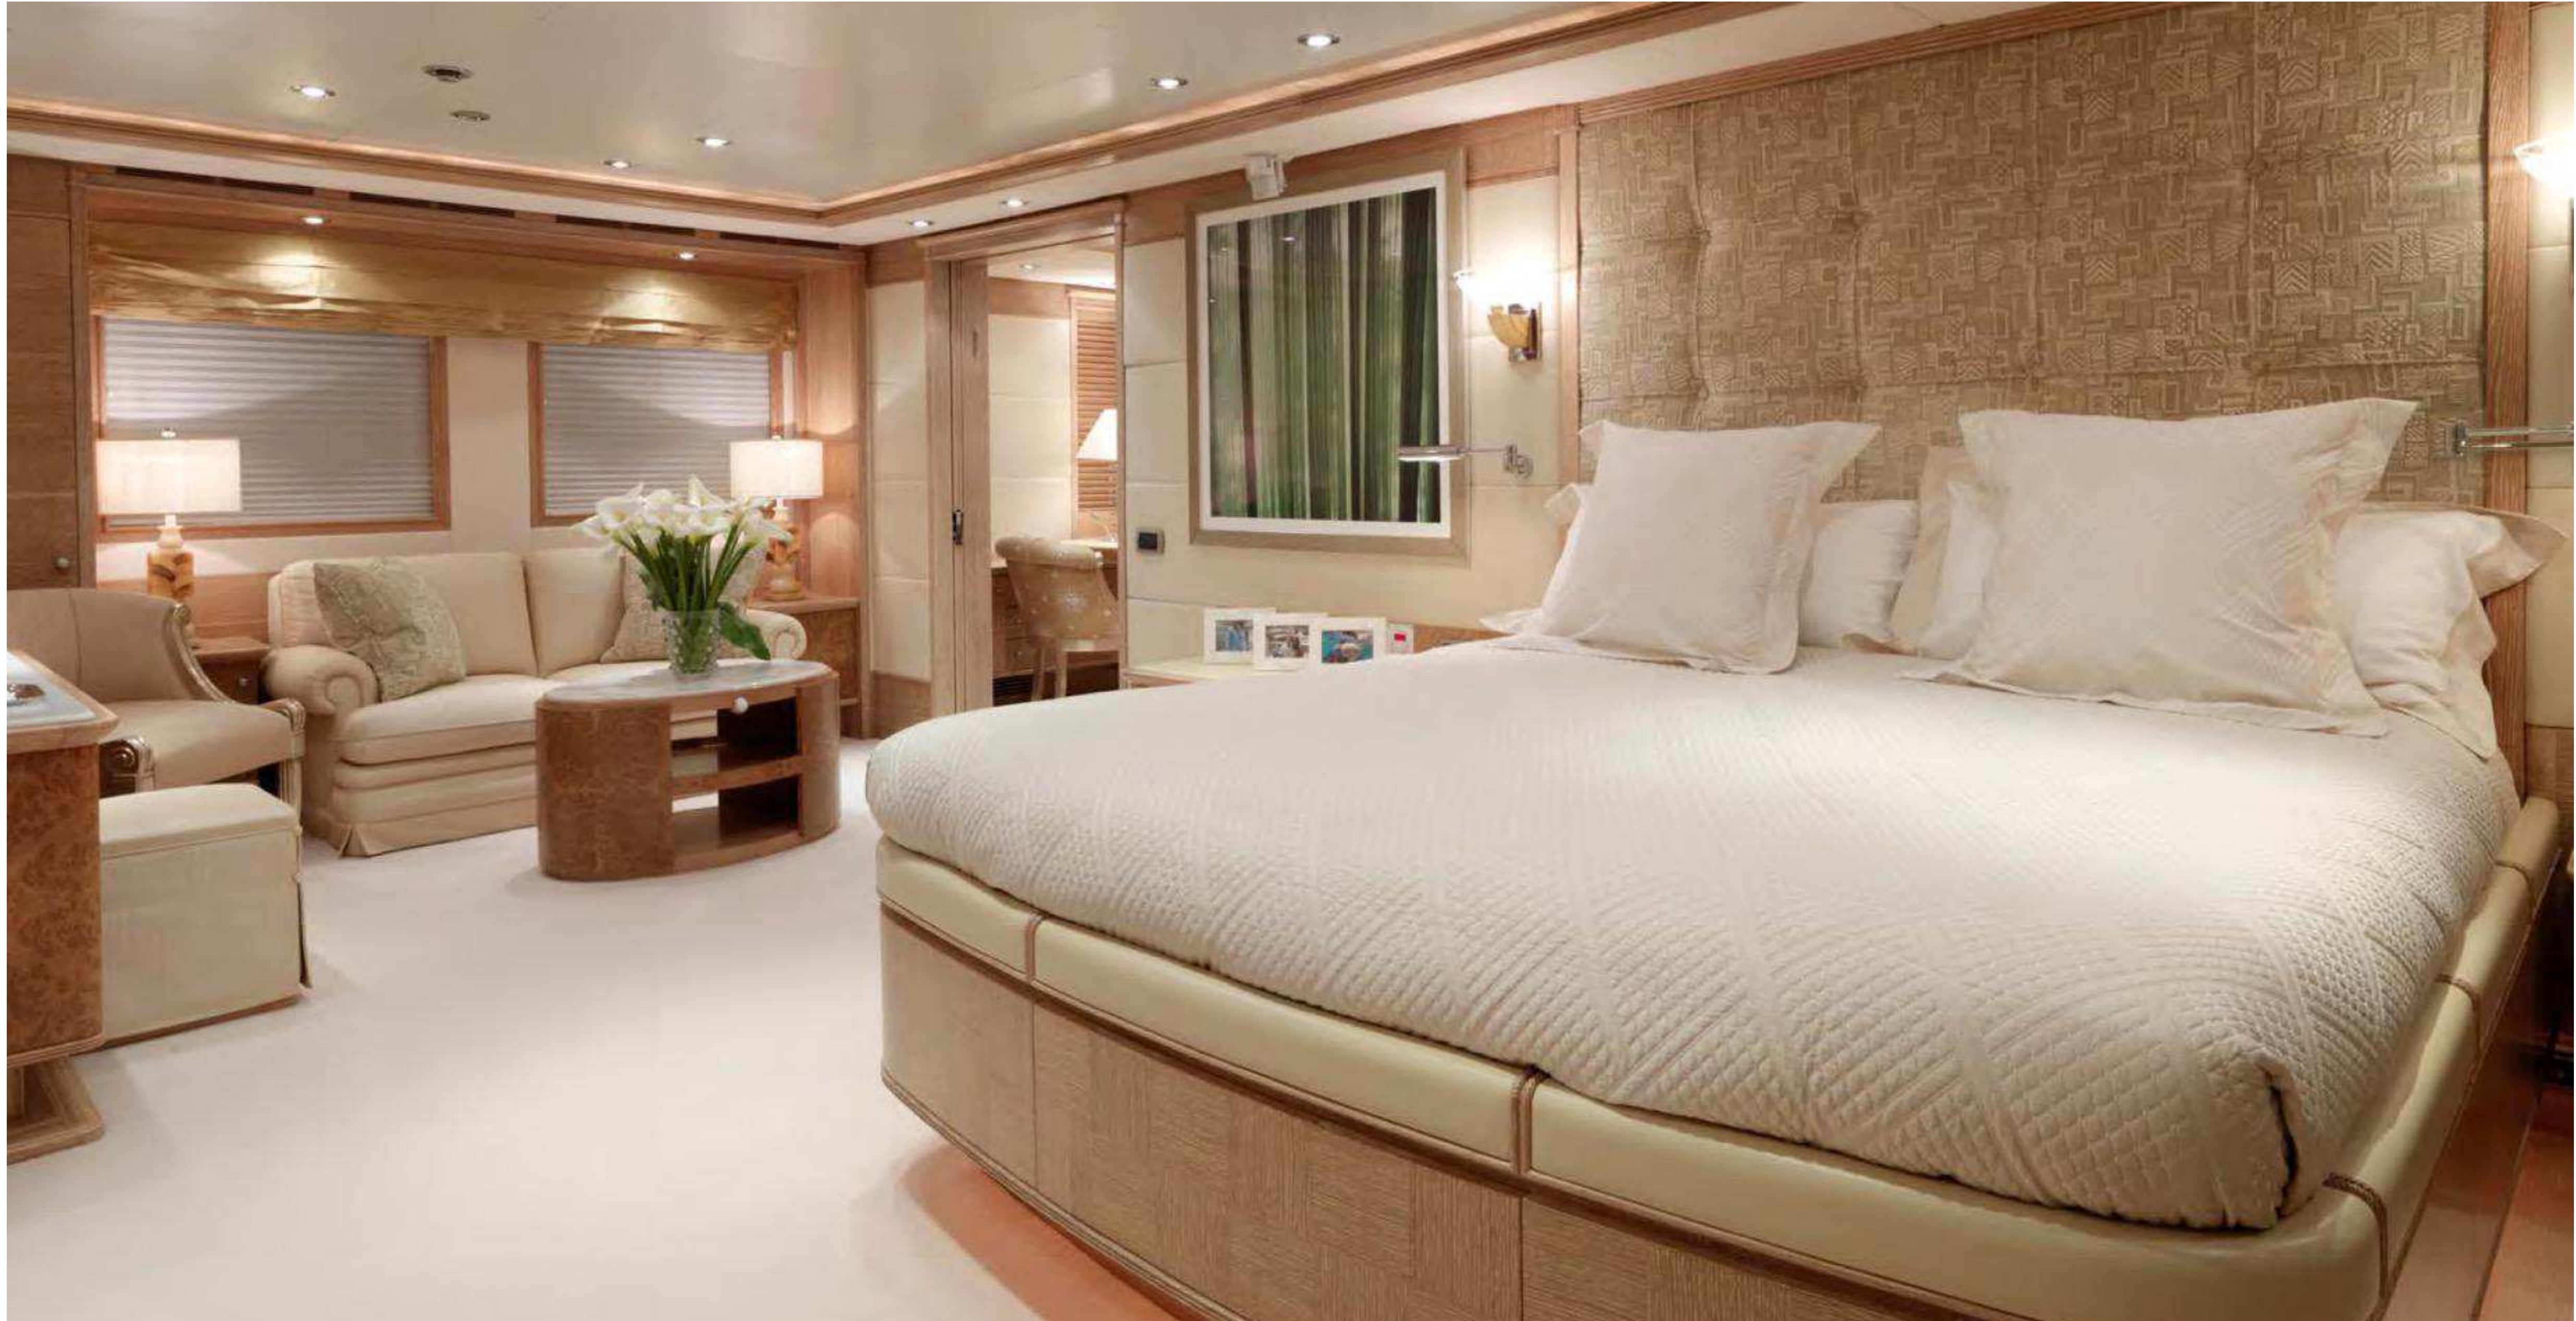

BALAJU

INTERMARINE 146' (44.5m)

BALAJU

BALAJU

MASTER OFFICE AND BATHROOM

BALAJU

SUN DECK

BALAJU

AERIAL

BALAJU

SPECIFICATIONS

Key Features

- Upgraded Electronics Package Throughout
- Brand New Flat Screen Tv's
- Great Outdoor Spaces
- On Deck Master Suite with Private Office, King Bed, Ensuite Bathroom and Large Walk-In Closet
- 5 Stateroom Layout Great for Charters
- Caterpillar Engines
- GRP Construction
- Spacious Entertaining Areas with Excellent Exterior Entertaining Decks

Length

44.5m (146' ft)

Build

2002 Intermarine Italy

Cruising Speed

About 12 knots

Crew

Captain plus 8 Crew

Guests & Accommodation

10 Guests (3 double, 2 twin)

Accommodation with One King Master Suite on Main Deck and Lower Deck has Two Double Cabins and Two Twin Cabins. All with ensuite facilities.