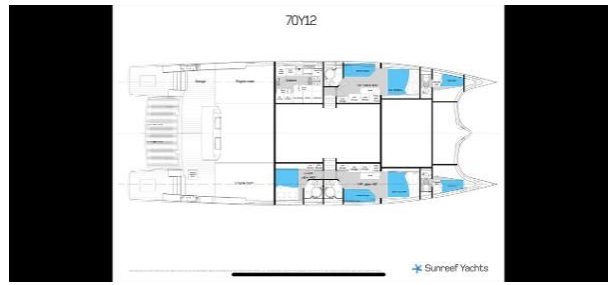

Sunreef 70ft power catamaran - My May